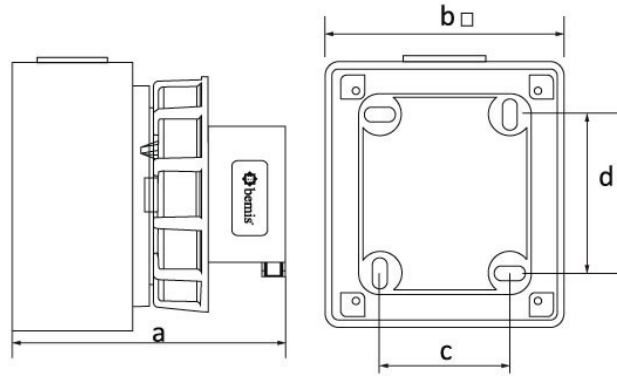

Product Code

BC1-1504-7210**Wall Plug**

Category: 4x16A (3P+E) 6h

**Technical Specifications**

AMPERE	4/16A
POLE	3P+E
TENSION	380V-450V
CLOCKWISE	6h
HERTZ	50 Hz - 60 Hz
IP RATING	IP67
CONDUCTIVE MATERIAL	A.D. 58
BODY MATERIAL	Polyamide 6
GRAM	281
BOX QUANTITY	4
NUMBER OF BOXES	72

Quality Certificates

BC1-1504-7210**Technical Drawing**

Ölçüler / Dimensions (mm)			
a	110	e	
b \square	95	f	
c	55	g	
d	55	h	