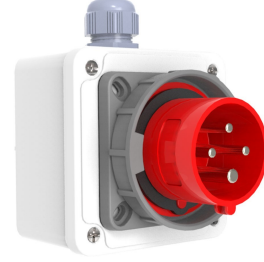

Product Code

BC1-1504-7210**Wall Plug**

Category: 4x16A (3P+E) 6h

**Technical Specifications**

AMPERE	4/16A
POLE	3P+E
TENSION	380V-450V
CLOCKWISE	6h
HERTZ	50 Hz - 60 Hz
IP RATING	IP67
CONDUCTIVE MATERIAL	A.D. 58
BODY MATERIAL	Polyamide 6
GRAM	281
BOX QUANTITY	4
NUMBER OF BOXES	72