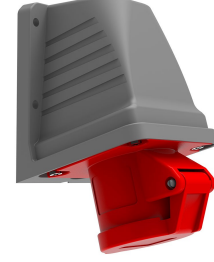

Product Code

BC1-1504-2535**90° Angled Wall Outlet**

Category: 4x16A (3P+E) 6h

**Technical Specifications**

| | |
|---------------------|---------------|
| AMPERE | 4/16A |
| POLE | 3P+E |
| TENSION | 380V-450V |
| CLOCKWISE | 6h |
| HERTZ | 50 Hz - 60 Hz |
| IP RATING | IP44 |
| CONDUCTIVE MATERIAL | A.D. 58 |
| BODY MATERIAL | Polyamide 6 |
| GRAM | 260 |
| BOX QUANTITY | 3 |
| NUMBER OF BOXES | 54 |