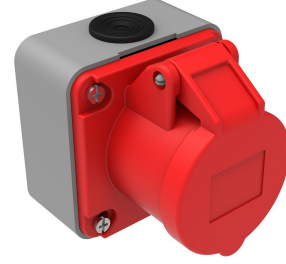

Product Code

BC1-1504-2510**Wall Outlet**

Category: 4x16A (3P+E) 6h

**Technical Specifications**

AMPERE	4/16A
POLE	3P+E
TENSION	380V-450V
CLOCKWISE	6h
HERTZ	50 Hz - 60 Hz
IP RATING	IP44
CONDUCTIVE MATERIAL	A.D. 58
BODY MATERIAL	Polyamide 6
GRAM	193,7
BOX QUANTITY	6
NUMBER OF BOXES	108