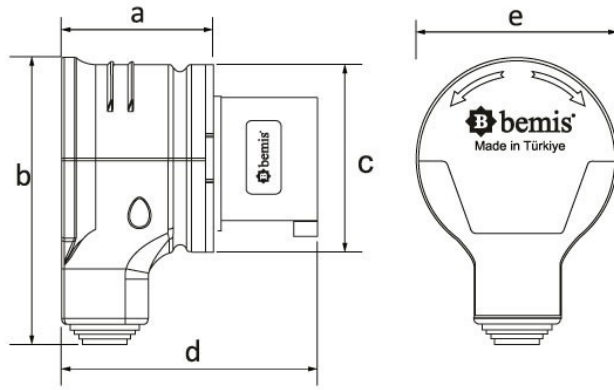

Product Code

BC1-1504-2130**90° Angled Rotate Plug**

Category: 4x16A (3P+E) 6h

**Technical Specifications**

AMPERE	4/16A
POLE	3P+E
TENSION	380V-450V
CLOCKWISE	6h
HERTZ	50 Hz - 60 Hz
IP RATING	IP44
CONDUCTIVE MATERIAL	A.D. 58
BODY MATERIAL	Polyamide 6
GRAM	215
BOX QUANTITY	6
NUMBER OF BOXES	108

Quality Certificates

BC1-1504-2130**Technical Drawing**

Ölçüler / Dimensions (mm)			
a	53	e	70
b	100	f	
cø	65	g	
d	89	h	