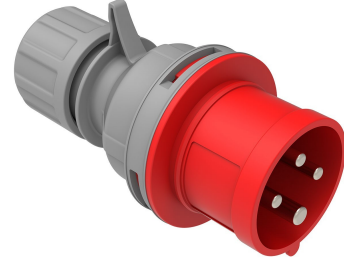

## Product Code

**BC1-1504-2011****Straight Plug**

Category: 4x16A (3P+E) 6h

**Technical Specifications**

AMPERE	4/16A
POLE	3P+E
TENSION	380V-450V
CLOCKWISE	6h
HERTZ	50 Hz - 60 Hz
IP RATING	IP44
CONDUCTIVE MATERIAL	A.D. 58
BODY MATERIAL	Polyamide 6
GRAM	15,3
BOX QUANTITY	8
NUMBER OF BOXES	144