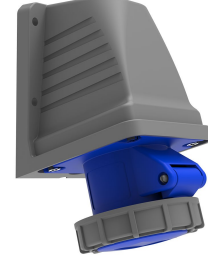

Product Code

BC1-1403-7535**90° Angled Wall Outlet**

Category: 3x16A (2P+E) 6h

**Technical Specifications**

AMPERE	3/16A
POLE	2P+E
TENSION	220V-250V
CLOCKWISE	6h
HERTZ	50 Hz - 60 Hz
IP RATING	IP67
CONDUCTIVE MATERIAL	A.D. 58
BODY MATERIAL	Polyamide 6
GRAM	254,4
BOX QUANTITY	3
NUMBER OF BOXES	54