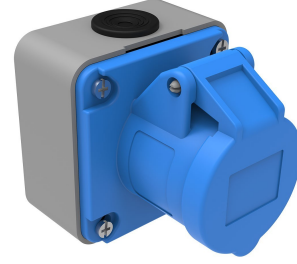

Product Code

BC1-1403-2510**Wall Outlet**

Category: 3x16A (2P+E) 6h

**Technical Specifications**

AMPERE	3/16A
POLE	2P+E
TENSION	220V-250V
CLOCKWISE	6h
HERTZ	50 Hz - 60 Hz
IP RATING	IP44
CONDUCTIVE MATERIAL	A.D. 58
BODY MATERIAL	Polyamide 6
GRAM	171,5
BOX QUANTITY	6
NUMBER OF BOXES	108