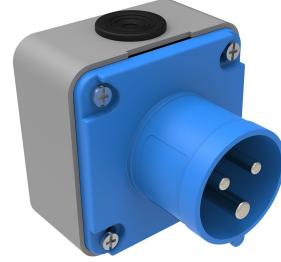

Product Code

BC1-1403-2210**Wall Plug**

Category: 3x16A (2P+E) 6h

**Technical Specifications**

AMPERE	3/16A
POLE	2P+E
TENSION	220V-250V
CLOCKWISE	6h
HERTZ	50 Hz - 60 Hz
IP RATING	IP44
CONDUCTIVE MATERIAL	A.D. 58
BODY MATERIAL	Polyamide 6
GRAM	159
BOX QUANTITY	6
NUMBER OF BOXES	108