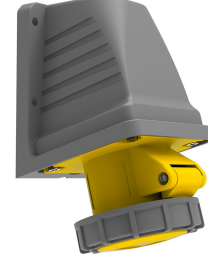

Product Code

BC1-1303-7535**90° Angled Wall Outlet**

Category: 3x16A (2P+E) 4h

**Technical Specifications**

AMPERE	3/16A
POLE	2P+E
TENSION	110V-150V
CLOCKWISE	4h
HERTZ	50 Hz - 60 Hz
IP RATING	IP67
CONDUCTIVE MATERIAL	A.D. 58
BODY MATERIAL	Polyamide 6
GRAM	260
BOX QUANTITY	3
NUMBER OF BOXES	54