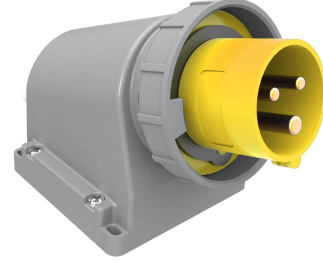

## Product Code

**BC1-1303-7236****90° Angled Wall Plug**

Category: 3x16A (2P+E) 4h

**Technical Specifications**

AMPERE	3/16A
POLE	2P+E
TENSION	110V-150V
CLOCKWISE	4h
HERTZ	50 Hz - 60 Hz
IP RATING	IP67
CONDUCTIVE MATERIAL	A.D. 58
BODY MATERIAL	Polyamide 6
GRAM	230
BOX QUANTITY	3
NUMBER OF BOXES	54