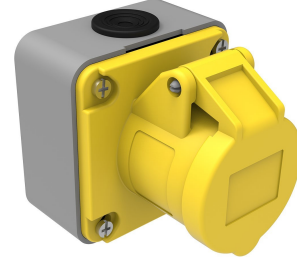

Product Code

BC1-1303-2510**Wall Outlet**

Category: 3x16A (2P+E) 4h

**Technical Specifications**

AMPERE	3/16A
POLE	2P+E
TENSION	110V-150V
CLOCKWISE	4h
HERTZ	50 Hz - 60 Hz
IP RATING	IP44
CONDUCTIVE MATERIAL	A.D. 58
BODY MATERIAL	Polyamide 6
GRAM	175
BOX QUANTITY	6
NUMBER OF BOXES	108