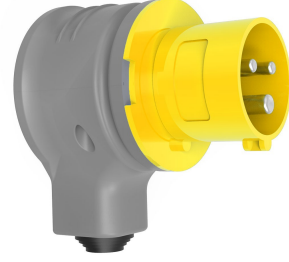

## Product Code

**BC1-1303-2130****90° Angled Rotate Plug**

Category: 3x16A (2P+E) 4h

**Technical Specifications**

AMPERE	3/16A
POLE	2P+E
TENSION	110V-150V
CLOCKWISE	4h
HERTZ	50 Hz - 60 Hz
IP RATING	IP44
CONDUCTIVE MATERIAL	A.D. 58
BODY MATERIAL	Polyamide 6
GRAM	155
BOX QUANTITY	6
NUMBER OF BOXES	108