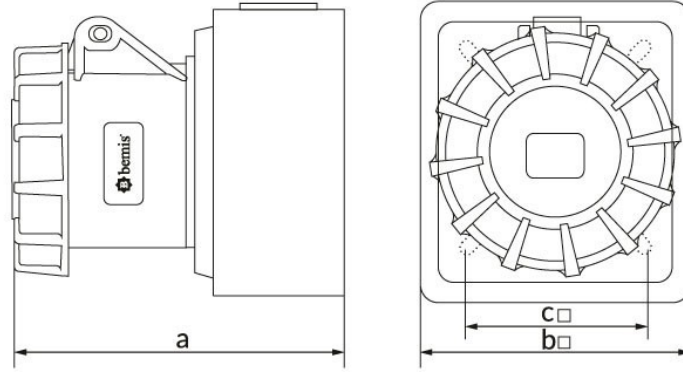

## Product Code

**BC1-1103-7510****Wall Outlet**

Category: 3x16A 24V (3P)

**Technical Specifications**

AMPERE	3/16A
POLE	3P
TENSION	24V
HERTZ	50 Hz - 60 Hz
IP RATING	IP67
CONDUCTIVE MATERIAL	A.D. 58
BODY MATERIAL	Polyamide 6
GRAM	155
BOX QUANTITY	4
NUMBER OF BOXES	72

**Quality Certificates**

**BC1-1103-7510****Technical Drawing**

Ölçüler / Dimensions (mm)		
a	113	e
b	95	f
c	55	g
d		h