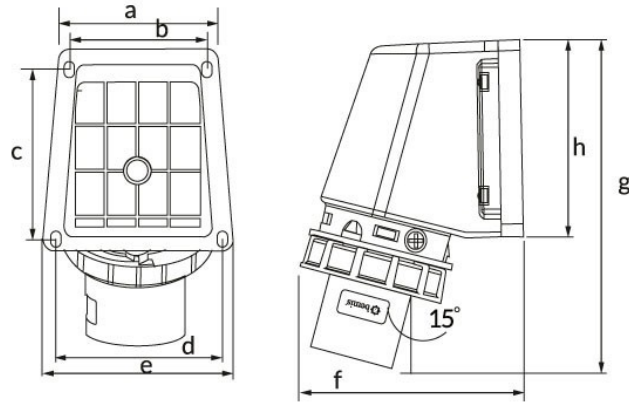

Product Code

BC1-1103-7236**90° Angled Wall Plug**

Category: 3x16A 24V (3P)

**Technical Specifications**

AMPERE	3/16A
POLE	3P
TENSION	24V
HERTZ	50 Hz - 60 Hz
IP RATING	IP67
CONDUCTIVE MATERIAL	A.D. 58
BODY MATERIAL	Polyamide 6
GRAM	222
BOX QUANTITY	3
NUMBER OF BOXES	54

Quality Certificates

BC1-1103-7236**Technical Drawing**

Ölçüler / Dimensions (mm)			
a	78	e	87
b	64	f	102
c	76	g	150
d	78	h	87