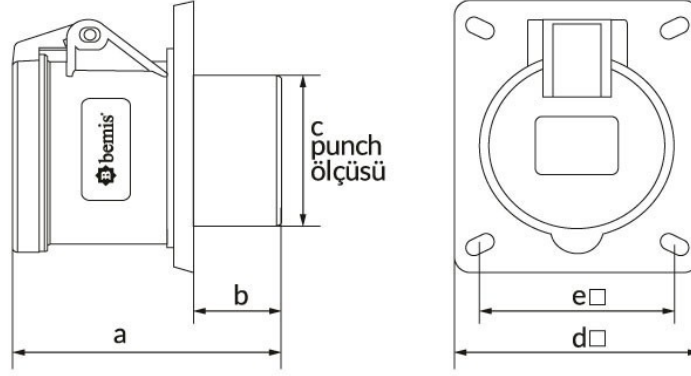

Product Code

BC1-1103-2413**Machine Outlet**

Category: 3x16A 24V (3P)

**Technical Specifications**

AMPERE	3/16A
POLE	3P
TENSION	24V
HERTZ	50 Hz - 60 Hz
IP RATING	IP44
CONDUCTIVE MATERIAL	A.D. 58
BODY MATERIAL	Polyamide 6
GRAM	155
BOX QUANTITY	15
NUMBER OF BOXES	180

Quality Certificates

BC1-1103-2413**Technical Drawing**

Ölçüler / Dimensions (mm)			
a	68,5	e□	58
b	22	f	
c	40	g	
d□	75	h	