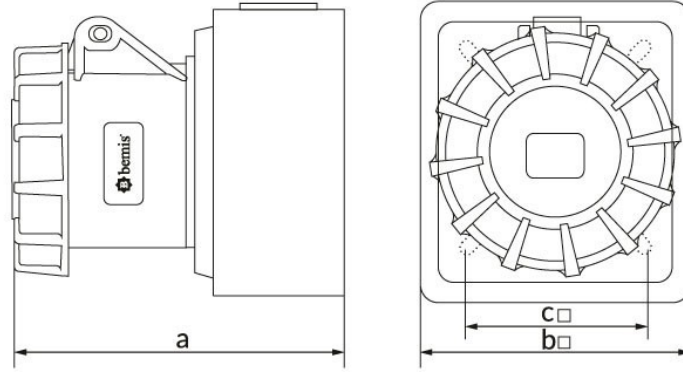

## Product Code

**BC1-1102-7510****Wall Outlet**

Category: 2x16A 24V (2P)

**Technical Specifications**

AMPERE	2/16A
POLE	2P
TENSION	24V
HERTZ	50 Hz - 60 Hz
IP RATING	IP67
CONDUCTIVE MATERIAL	A.D. 58
BODY MATERIAL	Polyamide 6
GRAM	293
BOX QUANTITY	4
NUMBER OF BOXES	72

**Quality Certificates**

**BC1-1102-7510****Technical Drawing**

Ölçüler / Dimensions (mm)		
a	113	e
b	95	f
c	55	g
d		h