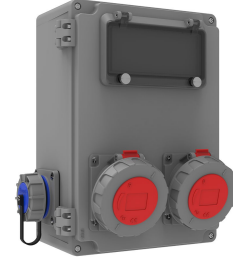

Product Code

BB4-7192-J210**Aluminum Combination**

Category: Aluminum Combination

**Technical Specifications**

IP RATING	IP67
BOX QUANTITY	1
NUMBER OF BOXES	1
RAW MATERIALS	Aluminum
PLUG OPTION	With a plug

Socket Configuration

	2 Adet Priz	2 Adet Priz
Amper	5/32A	1/16A
Volt	380V-450V	220V-250V
Kutup	3P+E+N	2P+E
Hertz	50Hz - 60Hz	50Hz - 60Hz

Quality Certificates

BB4-7192-J210

Technical Drawing