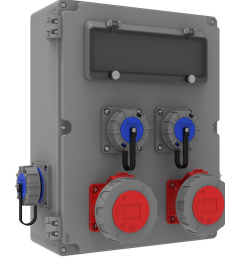

Product Code

BB4-7182-8410**Aluminum Combination**

Category: Aluminum Combination

**Technical Specifications**

IP RATING	IP67
BOX QUANTITY	1
NUMBER OF BOXES	1
RAW MATERIALS	Aluminum
PLUG OPTION	With a plug

Socket Configuration

	2 Adet Priz	2 Adet Priz	2 Adet Priz
Amper	5/32A	1/16A	1/16A
Volt	380V-450V	220V-250V	220V-250V
Kutup	3P+E+N	2P+E	2P+E
Hertz	50Hz - 60Hz	50Hz - 60Hz	50Hz - 60Hz

Quality Certificates