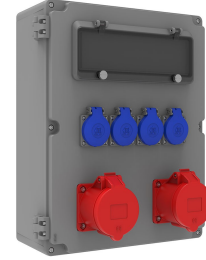

Product Code

BB4-2182-8410**Aluminum Combination**

Category: Aluminum Combination

**Technical Specifications**

IP RATING	IP44
BOX QUANTITY	1
NUMBER OF BOXES	1
RAW MATERIALS	Aluminum
PLUG OPTION	With a plug

Socket Configuration

	2 Adet Priz	4 Adet Priz
Amper	5/32A	1/16A
Volt	380V-450V	220V-250V
Kutup	3P+E+N	2P+E
Hertz	50Hz - 60Hz	50Hz - 60Hz

Quality Certificates

BB4-2182-8410

Technical Drawing